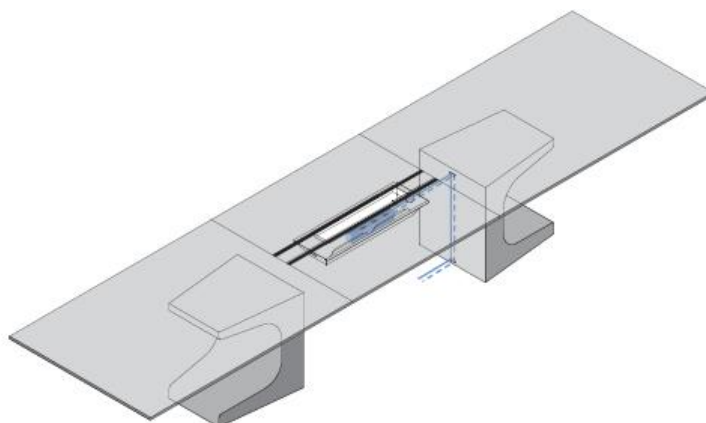

*Niemeyer* table is equipped with top acces and cable outlet inside the base.

**TECHNICAL FEATURES**

**Tops:**

**Veneer:** the tops are made of wood particle, with wood veneer finish.

**Glass:** the tops are made with clear glass 18 mm (3/4") thick.

Options:

H76 + W160 + D160

H76 + W200 + D200

**Rectangular table.**

Soft Leather - Glass version.  
H76 and D150 available with all lenght options.

Veneer - Soft Leather version.  
H76 and D140 available with all lenght options.

**ELECTRIFICATION**

The electrification develop through the base in height.

- Top access on the top.
- Under-top cable tray and sockets housing.

**TYPE 1**

**TYPE 2**

**TYPE 3**

**Multiple sockets**

Multiple sockets are provided with 3 m lenght cable and Schuko plug.