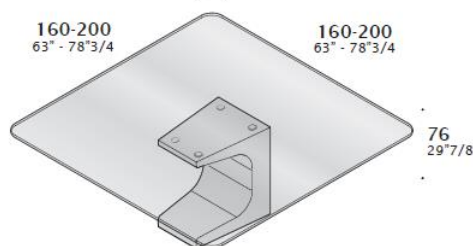

Options:

H76 + W160 + D160

H76 + W200 + D200

**Rectangular table.**

Soft Leather - Glass version.  
H76 and D150 available with all lenght options.

Veneer - Soft Leather version.  
H76 and D140 available with all lenght options.

**ELECTRIFICATION**

The electrification develop through the base in height.

- Top access on the top.
- Under-top cable tray and sockets housing.

**TYPE 1**

**TYPE 2**

**TYPE 3**

**Multiple sockets**

Multiple sockets are provided with 3 m lenght cable and Schuko plug.