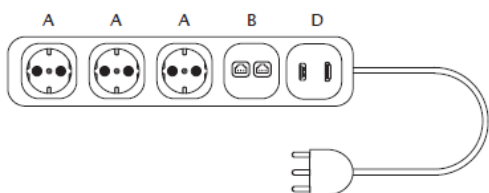

**ELECTRIFICATION**

The electrification develop through the base in height.

- Top access on the top.
- Under-top cable tray and sockets housing.

**TYPE 1**

**TYPE 2**

**TYPE 3**

**Multiple sockets**

Multiple sockets are provided with 3 m lenght cable and Schuko plug.