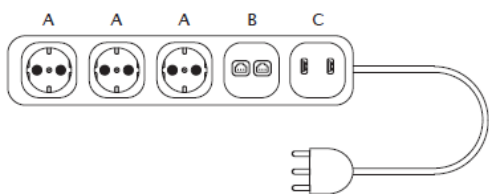

**ELECTRIFICATION**

The electrification develop through the base in height.

- Top access on the top.
- Under-top cable tray and sockets housing.

**TYPE 1**

**TYPE 2**

**TYPE 3**

**Multiple sockets**

Multiple sockets are provided with 3 m lenght cable and Schuko plug.