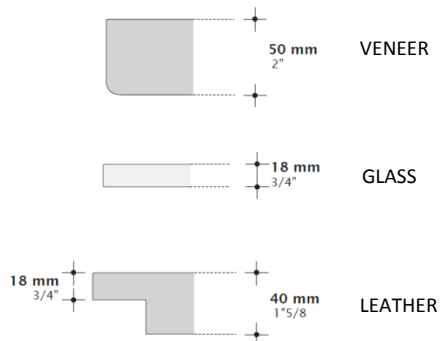

Base:

Satin stainless Steel.

Luxury metal: matt Brass, natural Copper.