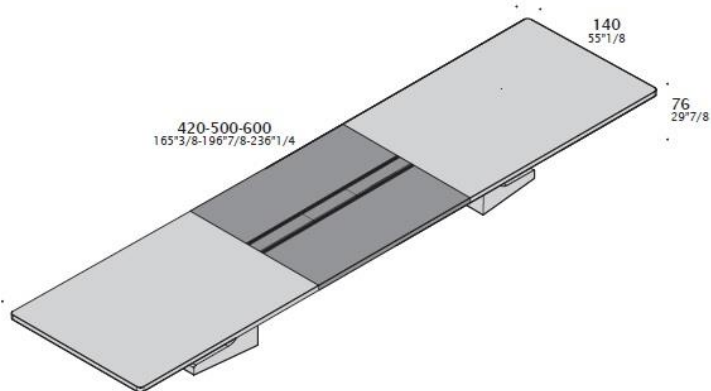

Options:

H76 + W160 + D160

H76 + W200 + D200

**Rectangular table.**

Soft Leather - Glass version.  
H76 and D150 available with all lenght options.

Veneer - Soft Leather version.  
H76 and D140 available with all lenght options.

**ELECTRIFICATION**

The electrification develop through the base in height.

- Top access on the top.
- Under-top cable tray and sockets housing.

**TYPE 1**

**TYPE 2**

**TYPE 3**

**Multiple sockets**

Multiple sockets are provided with 3 m lenght cable and Schuko plug.