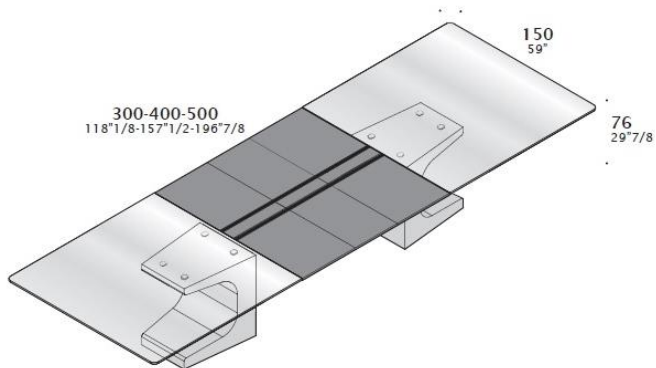

*Niemeyer* table is equipped with top acces and cable outlet inside the base.

**TECHNICAL FEATURES**

**Tops:**

**Veneer:** the tops are made of wood particle, with wood veneer finish.

**Glass:** the tops are made with clear glass 18 mm (3/4") thick.

Options:

H76 + W160 + D160

H76 + W200 + D200

**Rectangular table.**

Soft Leather - Glass version.  
H76 and D150 available with all lenght options.

Veneer - Soft Leather version.  
H76 and D140 available with all lenght options.

**ELECTRIFICATION**

The electrification develop through the base in height.

- Top access on the top.
- Under-top cable tray and sockets housing.

**TYPE 1**

**TYPE 2**

**TYPE 3**

**Multiple sockets**

Multiple sockets are provided with 3 m lenght cable and Schuko plug.