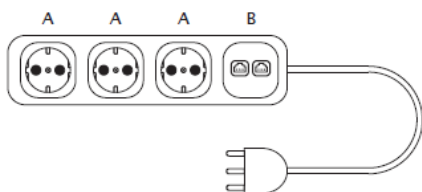

Options:

H76 + W160 + D160

H76 + W200 + D200

**Rectangular table.**

Soft Leather - Glass version.  
H76 and D150 available with all lenght options.

Veneer - Soft Leather version.  
H76 and D140 available with all lenght options.

**ELECTRIFICATION**

The electrification develop through the base in height.

- Top access on the top.
- Under-top cable tray and sockets housing.

**TYPE 1**

**TYPE 2**

**TYPE 3**

**Multiple sockets**

Multiple sockets are provided with 3 m lenght cable and Schuko plug.